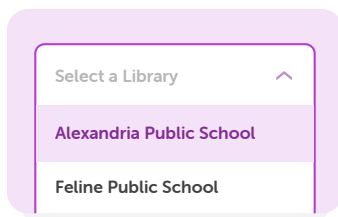

Link your library and school Beanstack profiles!

Make sure all your logged reading counts at school too. That means more challenges, badges, and achievements—with less work!

1

**Sign in to your library
Beanstack account.**

2

**Find the Link
Profile button.**

3

**Select your school
and log in.**

4

**Your profiles
are linked!**