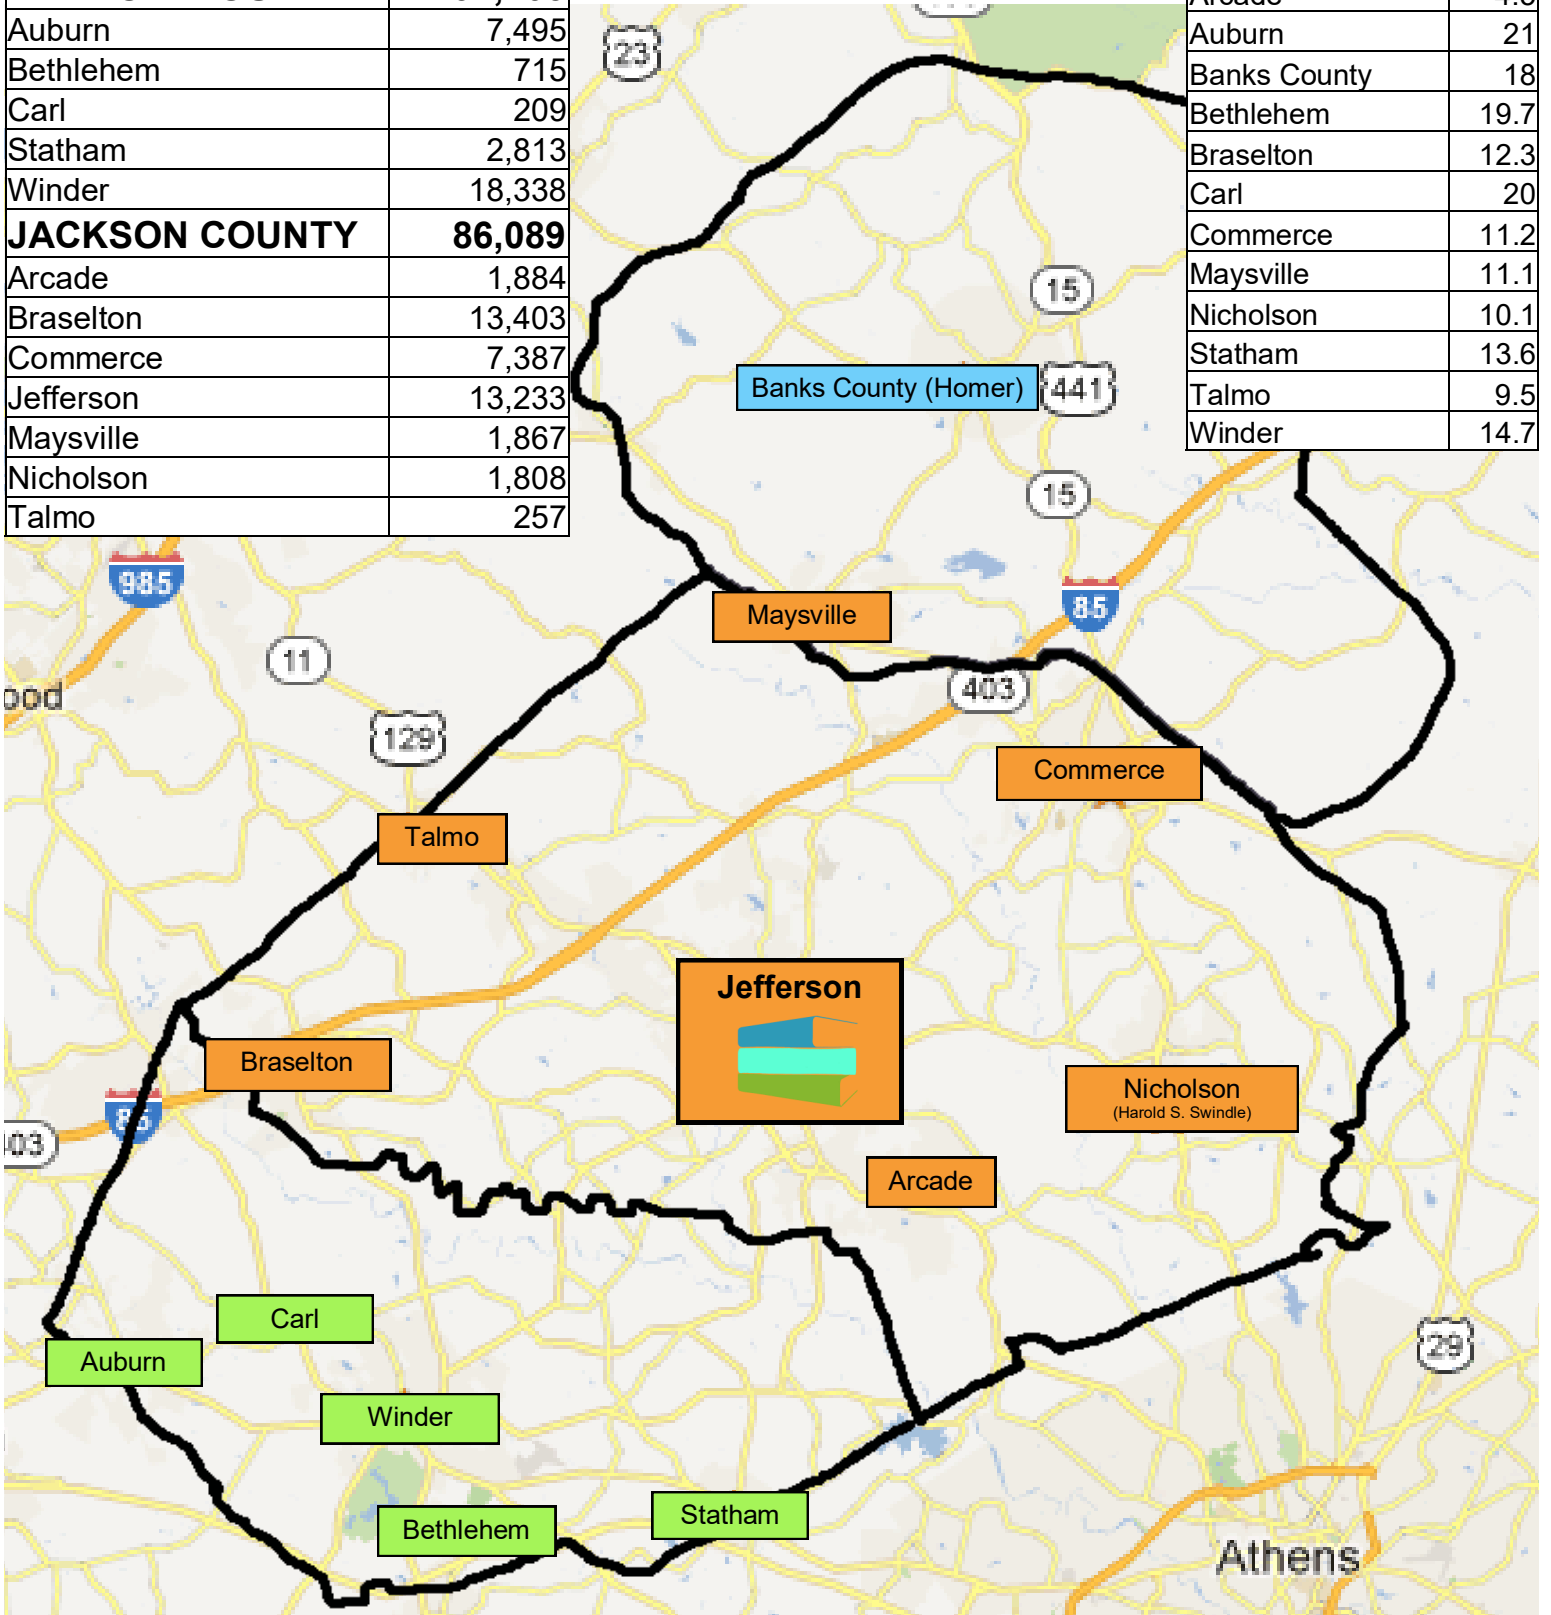

# Piedmont Regional Library System

## Service Area Population: 198,283

<b>BANKS COUNTY</b>	<b>20,089</b>
Homer	1,264
<b>BARROW COUNTY</b>	<b>92,105</b>
Auburn	7,495
Bethlehem	715
Carl	209
Statham	2,813
Winder	18,338
<b>JACKSON COUNTY</b>	<b>86,089</b>
Arcade	1,884
Braselton	13,403
Commerce	7,387
Jefferson	13,233
Maysville	1,867
Nicholson	1,808
Talmo	257

From Jefferson To:	
Arcade	4.5
Auburn	21
Banks County	18
Bethlehem	19.7
Braselton	12.3
Carl	20
Commerce	11.2
Maysville	11.1
Nicholson	10.1
Statham	13.6
Talmo	9.5
Winder	14.7

City Populations from 2020 United States Census  
 County Populations 2025 Projections from Office of Planning & Budget  
 August 2024